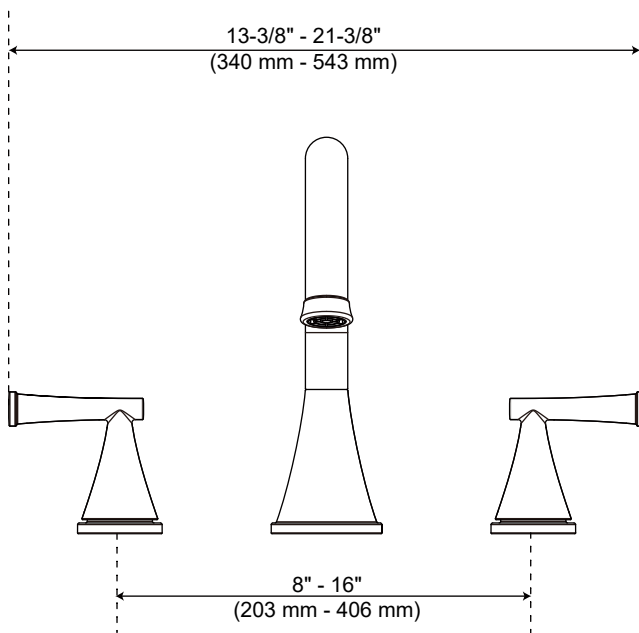

Codes and Certifications

PF2870

- Certified to ASME A112.18.1 / CSA B125.1
- cUPC/IAPMO listed
- Handle ADA compliant

For detailed warranty information, visit ferguson.com/proflo-faucet-warranty.