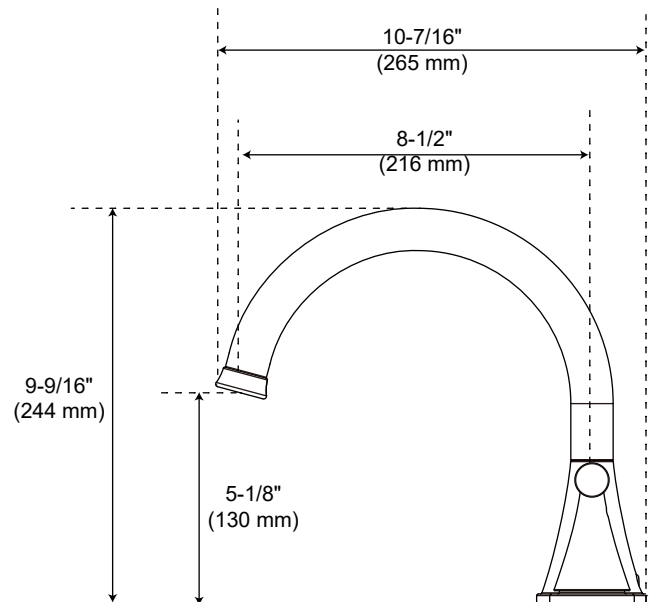

Codes and Certifications

PF2870

- Certified to ASME A112.18.1 / CSA B125.1
- cUPC/IAPMO listed
- Handle ADA compliant

For detailed warranty information, visit ferguson.com/proflo-faucet-warranty.